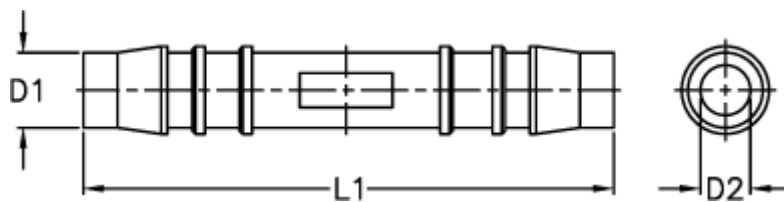

Article number: 027508900013

Description: Norma hose coupling GS 13

Measures

D1 = 13

D2 = 8.6

L1 = 73.0